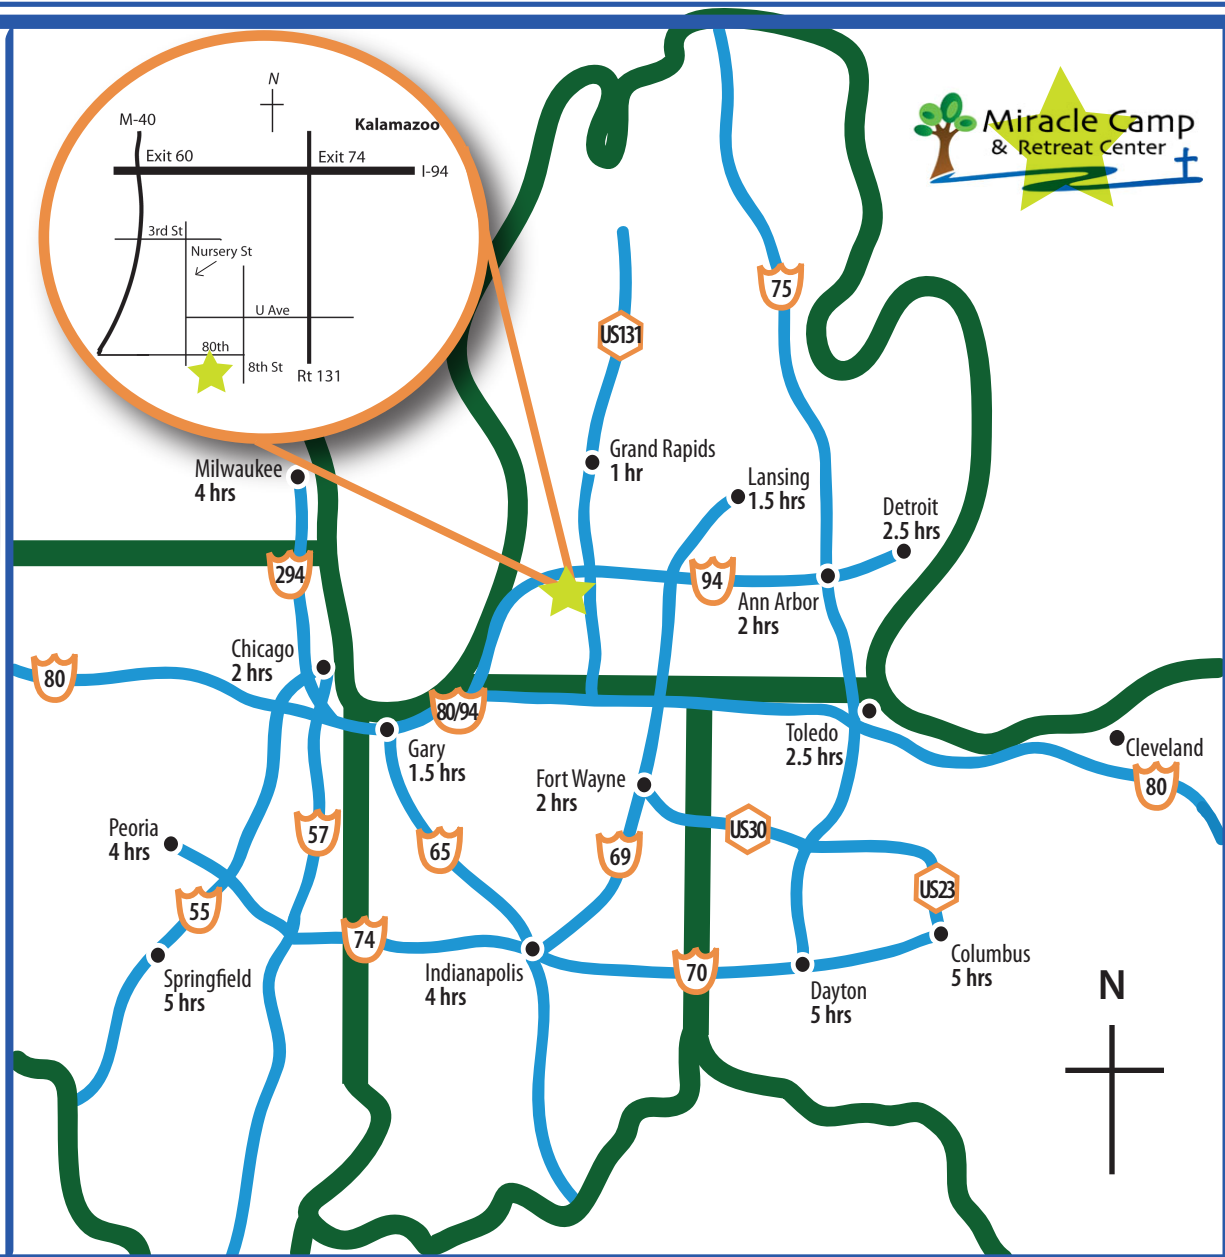

**FROM I-80**

Take exit 107 (Middlebury/Constantine). Turn left off the toll ramp and head north on SR-13/US-131. Continue on US-131 north into Schoolcraft [27 mi]. Turn left on Lyon St. Head out of town [2.5 mi] and turn right on 8th St [0.5 mi]. Turn left on V Ave (turns into 80th Ave). Continue straight [5.6 mi] until you arrive at camp.

**FROM I-94 EAST BOUND**

Take exit 60 (Paw Paw/Lawton). Turn right off the exit ramp and head south on M-40 [6.5 mi] toward Lawton. Go through Lawton and head out of town and take a left on 80th Ave. Continue straight [3 mi] until you arrive at camp.

**FROM US-131 NORTHBOUND**

Turn left on Lyon St. in Schoolcraft. Head out of town [2.5 mi] and turn right on 8th St [0.5 mi]. Turn left on V Ave (turns into 80th Ave). Continue through the S-curve [5.6 mi] until you arrive at camp.